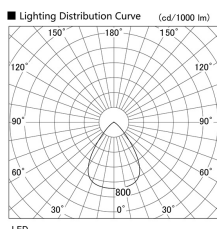

Item no. DD136-2560W9040

Series Name: Cledy versa R-G (DD136)

Installation	Recessed mount
Type	Cledy versa R-G (DD136)
Fixture wattage	23W
Beam angle	74 deg
Color Temp.	4000K
CRI	Ra>90
Luminous	2535 lm
Body	Die-cast aluminum alloy
Body finish	N/A
Trim finish	White
Reflector finish	N/A
IP Rate	IP20
Light source	COB module
Input Voltage	AC220~240V
Dimming Type	Non-Dimmable
Certificate	CE, CCC
Cut Hole	100mm