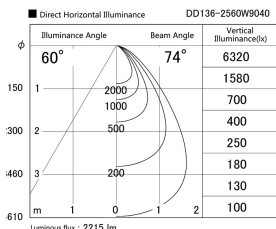

Item no. DD136-2560W9040

Series Name: Cledy versa R-G (DD136)

Installation	Recessed mount
Type	Cledy versa R-G (DD136)
Fixture wattage	23W
Beam angle	74 deg
Color Temp.	4000K
CRI	Ra>90
Luminous	2535 lm
Body	Die-cast aluminum alloy
Body finish	N/A
Trim finish	White
Reflector finish	N/A
IP Rate	IP20
Light source	COB module
Input Voltage	AC220~240V
Dimming Type	Non-Dimmable
Certificate	CE, CCC
Cut Hole	100mm