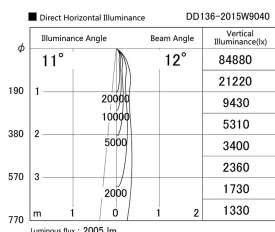

Item no. DD136-2015W9040

Series Name: Cledy versa R-G (DD136)

Installation	Recessed mount
Type	Cledy versa R-G (DD136)
Fixture wattage	20W
Beam angle	12 deg
Color Temp.	4000K
CRI	Ra>90
Luminous	2007 lm
Body	Die-cast aluminum alloy
Body finish	N/A
Trim finish	White
Reflector finish	N/A
IP Rate	IP20
Light source	COB module
Input Voltage	AC220~240V
Dimming Type	Non-Dimmable
Certificate	CE, CCC
Cut Hole	100mm