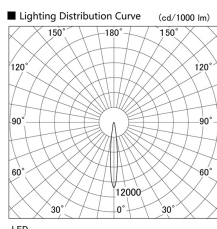

Item no. DD136-2015W9040

Series Name: Cledy versa R-G (DD136)

Installation	Recessed mount
Type	Cledy versa R-G (DD136)
Fixture wattage	20W
Beam angle	12 deg
Color Temp.	4000K
CRI	Ra>90
Luminous	2007 lm
Body	Die-cast aluminum alloy
Body finish	N/A
Trim finish	White
Reflector finish	N/A
IP Rate	IP20
Light source	COB module
Input Voltage	AC220~240V
Dimming Type	Non-Dimmable
Certificate	CE, CCC
Cut Hole	100mm