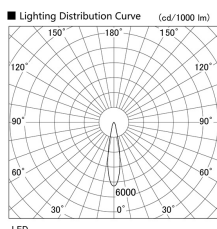

Item no. DD136-2020W9040

Series Name: Cledy versa R-G (DD136)

Installation	Recessed mount
Type	Cledy versa R-G (DD136)
Fixture wattage	20W
Beam angle	21 deg
Color Temp.	4000K
CRI	Ra>90
Luminous	2040 lm
Body	Die-cast aluminum alloy
Body finish	N/A
Trim finish	White
Reflector finish	N/A
IP Rate	IP20
Light source	COB module
Input Voltage	AC220~240V
Dimming Type	Non-Dimmable
Certificate	CE, CCC
Cut Hole	100mm