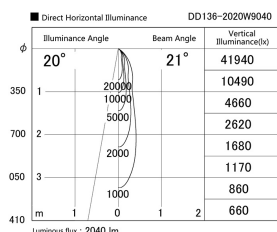

Item no. DD136-2020W9040

Series Name: Cledy versa R-G (DD136)

Installation	Recessed mount
Type	Cledy versa R-G (DD136)
Fixture wattage	20W
Beam angle	21 deg
Color Temp.	4000K
CRI	Ra>90
Luminous	2040 lm
Body	Die-cast aluminum alloy
Body finish	N/A
Trim finish	White
Reflector finish	N/A
IP Rate	IP20
Light source	COB module
Input Voltage	AC220~240V
Dimming Type	Non-Dimmable
Certificate	CE, CCC
Cut Hole	100mm