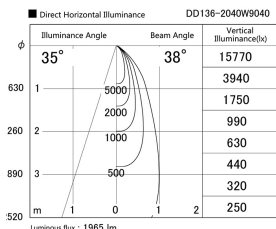

Item no. DD136-2040W9040

Series Name: Cledy versa R-G (DD136)

Installation	Recessed mount
Type	Cledy versa R-G (DD136)
Fixture wattage	20W
Beam angle	38 deg
Color Temp.	4000K
CRI	Ra>90
Luminous	1965 lm
Body	Die-cast aluminum alloy
Body finish	N/A
Trim finish	White
Reflector finish	N/A
IP Rate	IP20
Light source	COB module
Input Voltage	AC220~240V
Dimming Type	Non-Dimmable
Certificate	CE, CCC
Cut Hole	100mm