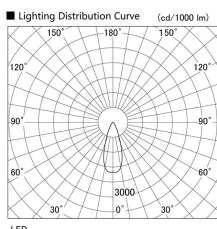

Item no. DD136-2040W9040

Series Name: Cledy versa R-G (DD136)

Installation	Recessed mount
Type	Cledy versa R-G (DD136)
Fixture wattage	20W
Beam angle	38 deg
Color Temp.	4000K
CRI	Ra>90
Luminous	1965 lm
Body	Die-cast aluminum alloy
Body finish	N/A
Trim finish	White
Reflector finish	N/A
IP Rate	IP20
Light source	COB module
Input Voltage	AC220~240V
Dimming Type	Non-Dimmable
Certificate	CE, CCC
Cut Hole	100mm