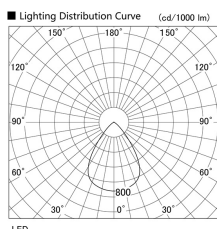

Item no. DD136-2060W9040

Series Name: Cledy versa R-G (DD136)

| | |
|------------------|-------------------------|
| Installation | Recessed mount |
| Type | Cledy versa R-G (DD136) |
| Fixture wattage | 20W |
| Beam angle | 72 deg |
| Color Temp. | 4000K |
| CRI | Ra>90 |
| Luminous | 1721 lm |
| Body | Die-cast aluminum alloy |
| Body finish | N/A |
| Trim finish | White |
| Reflector finish | N/A |
| IP Rate | IP20 |
| Light source | COB module |
| Input Voltage | AC220~240V |
| Dimming Type | Non-Dimmable |
| Certificate | CE, CCC |
| Cut Hole | 100mm |