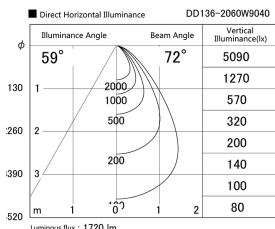

Item no. DD136-2060W9040

Series Name: Cledy versa R-G (DD136)

| | |
|------------------|-------------------------|
| Installation | Recessed mount |
| Type | Cledy versa R-G (DD136) |
| Fixture wattage | 20W |
| Beam angle | 72 deg |
| Color Temp. | 4000K |
| CRI | Ra>90 |
| Luminous | 1721 lm |
| Body | Die-cast aluminum alloy |
| Body finish | N/A |
| Trim finish | White |
| Reflector finish | N/A |
| IP Rate | IP20 |
| Light source | COB module |
| Input Voltage | AC220~240V |
| Dimming Type | Non-Dimmable |
| Certificate | CE, CCC |
| Cut Hole | 100mm |