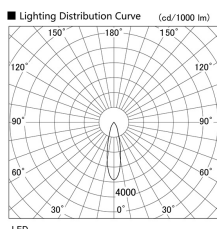

Item no. DD136-1930W9040

Series Name: Cledy versa R-G (DD136)

Installation	Recessed mount
Type	Cledy versa R-G (DD136)
Fixture wattage	18.6W
Beam angle	27 deg
Color Temp.	4000K
CRI	Ra>90
Luminous	1563 lm
Body	Die-cast aluminum alloy
Body finish	N/A
Trim finish	White
Reflector finish	N/A
IP Rate	IP20
Light source	COB module
Input Voltage	AC220~240V
Dimming Type	Non-Dimmable
Certificate	CE, CCC
Cut Hole	100mm