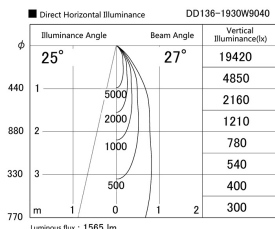

Item no. DD136-1930W9040

Series Name: Cledy versa R-G (DD136)

Installation	Recessed mount
Type	Cledy versa R-G (DD136)
Fixture wattage	18.6W
Beam angle	27 deg
Color Temp.	4000K
CRI	Ra>90
Luminous	1563 lm
Body	Die-cast aluminum alloy
Body finish	N/A
Trim finish	White
Reflector finish	N/A
IP Rate	IP20
Light source	COB module
Input Voltage	AC220~240V
Dimming Type	Non-Dimmable
Certificate	CE, CCC
Cut Hole	100mm