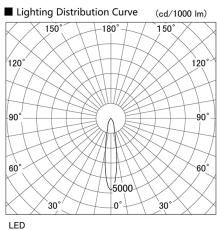

Item no. DD136-1120W9040

Series Name: Cledy versa R-G (DD136)

Installation	Recessed mount
Type	Cledy versa R-G (DD136)
Fixture wattage	10.5W
Beam angle	18 deg
Color Temp.	4000K
CRI	Ra>90
Luminous	967 lm
Body	Die-cast aluminum alloy
Body finish	N/A
Trim finish	White
Reflector finish	N/A
IP Rate	IP20
Light source	COB module
Input Voltage	AC220~240V
Dimming Type	Non-Dimmable
Certificate	CE, CCC
Cut Hole	100mm