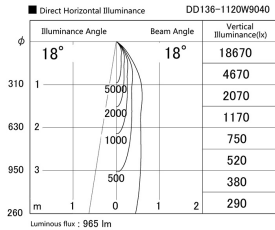

Item no. DD136-1120W9040

Series Name: Cledy versa R-G (DD136)

Installation	Recessed mount
Type	Cledy versa R-G (DD136)
Fixture wattage	10.5W
Beam angle	18 deg
Color Temp.	4000K
CRI	Ra>90
Luminous	967 lm
Body	Die-cast aluminum alloy
Body finish	N/A
Trim finish	White
Reflector finish	N/A
IP Rate	IP20
Light source	COB module
Input Voltage	AC220~240V
Dimming Type	Non-Dimmable
Certificate	CE, CCC
Cut Hole	100mm