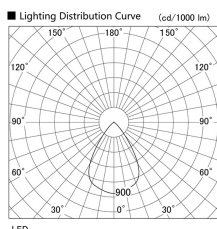

Item no. DD136-1160W9040

Series Name: Cledy versa R-G (DD136)

Installation	Recessed mount
Type	Cledy versa R-G (DD136)
Fixture wattage	10.5W
Beam angle	68 deg
Color Temp.	4000K
CRI	Ra>90
Luminous	899 lm
Body	Die-cast aluminum alloy
Body finish	N/A
Trim finish	White
Reflector finish	N/A
IP Rate	IP20
Light source	COB module
Input Voltage	AC220~240V
Dimming Type	Non-Dimmable
Certificate	CE, CCC
Cut Hole	100mm