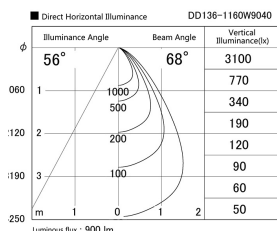

Item no. DD136-1160W9040

Series Name: Cledy versa R-G (DD136)

Installation	Recessed mount
Type	Cledy versa R-G (DD136)
Fixture wattage	10.5W
Beam angle	68 deg
Color Temp.	4000K
CRI	Ra>90
Luminous	899 lm
Body	Die-cast aluminum alloy
Body finish	N/A
Trim finish	White
Reflector finish	N/A
IP Rate	IP20
Light source	COB module
Input Voltage	AC220~240V
Dimming Type	Non-Dimmable
Certificate	CE, CCC
Cut Hole	100mm