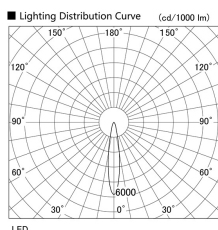

Item no. DD136-3520B9027

Series Name: Cledy versa R-G (DD136)

Installation	Recessed mount
Type	Cledy versa R-G (DD136)
Fixture wattage	36W
Beam angle	18 deg
Color Temp.	2700K
CRI	Ra>90
Luminous	3689 lm
Body	Die-cast aluminum alloy
Body finish	N/A
Trim finish	Black
Reflector finish	N/A
IP Rate	IP20
Light source	COB module
Input Voltage	AC220~240V
Dimming Type	Non-Dimmable
Certificate	CE, CCC
Cut Hole	100mm