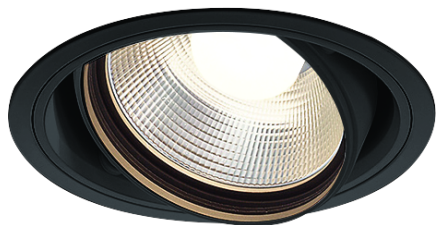

Item no. DD136-3520B9027

Series Name: Cledy versa R-G (DD136)

Installation	Recessed mount
Type	Cledy versa R-G (DD136)
Fixture wattage	36W
Beam angle	18 deg
Color Temp.	2700K
CRI	Ra>90
Luminous	3689 lm
Body	Die-cast aluminum alloy
Body finish	N/A
Trim finish	Black
Reflector finish	N/A
IP Rate	IP20
Light source	COB module
Input Voltage	AC220~240V
Dimming Type	Non-Dimmable
Certificate	CE, CCC
Cut Hole	100mm