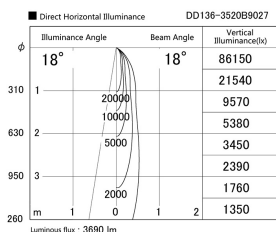

Item no. DD136-3520B9027

Series Name: Cledy versa R-G (DD136)

Installation	Recessed mount
Type	Cledy versa R-G (DD136)
Fixture wattage	36W
Beam angle	18 deg
Color Temp.	2700K
CRI	Ra>90
Luminous	3689 lm
Body	Die-cast aluminum alloy
Body finish	N/A
Trim finish	Black
Reflector finish	N/A
IP Rate	IP20
Light source	COB module
Input Voltage	AC220~240V
Dimming Type	Non-Dimmable
Certificate	CE, CCC
Cut Hole	100mm