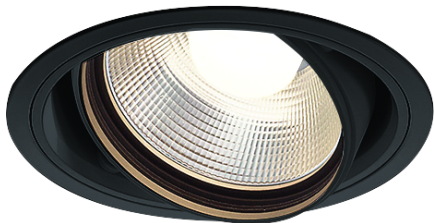

Item no. DD136-3560B9027

Series Name: Cledy versa R-G (DD136)

Installation	Recessed mount
Type	Cledy versa R-G (DD136)
Fixture wattage	36W
Beam angle	74 deg
Color Temp.	2700K
CRI	Ra>90
Luminous	3521 lm
Body	Die-cast aluminum alloy
Body finish	N/A
Trim finish	Black
Reflector finish	N/A
IP Rate	IP20
Light source	COB module
Input Voltage	AC220~240V
Dimming Type	Non-Dimmable
Certificate	CE, CCC
Cut Hole	100mm