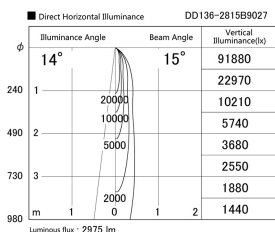

Item no. DD136-2815B9027

Series Name: Cledy versa R-G (DD136)

Installation	Recessed mount
Type	Cledy versa R-G (DD136)
Fixture wattage	28W
Beam angle	15 deg
Color Temp.	2700K
CRI	Ra>90
Luminous	2976 lm
Body	Die-cast aluminum alloy
Body finish	N/A
Trim finish	Black
Reflector finish	N/A
IP Rate	IP20
Light source	COB module
Input Voltage	AC220~240V
Dimming Type	Non-Dimmable
Certificate	CE, CCC
Cut Hole	100mm