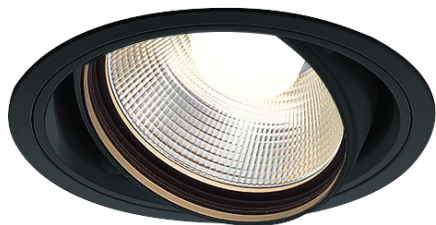

Item no. DD136-2815B9027

Series Name: Cledy versa R-G (DD136)

Installation	Recessed mount
Type	Cledy versa R-G (DD136)
Fixture wattage	28W
Beam angle	15 deg
Color Temp.	2700K
CRI	Ra>90
Luminous	2976 lm
Body	Die-cast aluminum alloy
Body finish	N/A
Trim finish	Black
Reflector finish	N/A
IP Rate	IP20
Light source	COB module
Input Voltage	AC220~240V
Dimming Type	Non-Dimmable
Certificate	CE, CCC
Cut Hole	100mm