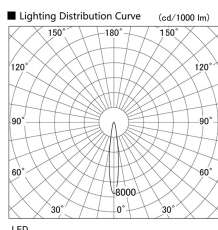

Item no. DD136-2815B9027

Series Name: Cledy versa R-G (DD136)

Installation	Recessed mount
Type	Cledy versa R-G (DD136)
Fixture wattage	28W
Beam angle	15 deg
Color Temp.	2700K
CRI	Ra>90
Luminous	2976 lm
Body	Die-cast aluminum alloy
Body finish	N/A
Trim finish	Black
Reflector finish	N/A
IP Rate	IP20
Light source	COB module
Input Voltage	AC220~240V
Dimming Type	Non-Dimmable
Certificate	CE, CCC
Cut Hole	100mm