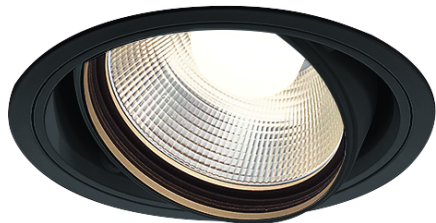

Item no. DD136-2820B9027

Series Name: Cledy versa R-G (DD136)

| | |
|------------------|-------------------------|
| Installation | Recessed mount |
| Type | Cledy versa R-G (DD136) |
| Fixture wattage | 28W |
| Beam angle | 18 deg |
| Color Temp. | 2700K |
| CRI | Ra>90 |
| Luminous | 2988 lm |
| Body | Die-cast aluminum alloy |
| Body finish | N/A |
| Trim finish | Black |
| Reflector finish | N/A |
| IP Rate | IP20 |
| Light source | COB module |
| Input Voltage | AC220~240V |
| Dimming Type | Non-Dimmable |
| Certificate | CE, CCC |
| Cut Hole | 100mm |