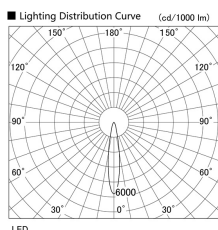

Item no. DD136-2820B9027

Series Name: Cledy versa R-G (DD136)

| | |
|------------------|-------------------------|
| Installation | Recessed mount |
| Type | Cledy versa R-G (DD136) |
| Fixture wattage | 28W |
| Beam angle | 18 deg |
| Color Temp. | 2700K |
| CRI | Ra>90 |
| Luminous | 2988 lm |
| Body | Die-cast aluminum alloy |
| Body finish | N/A |
| Trim finish | Black |
| Reflector finish | N/A |
| IP Rate | IP20 |
| Light source | COB module |
| Input Voltage | AC220~240V |
| Dimming Type | Non-Dimmable |
| Certificate | CE, CCC |
| Cut Hole | 100mm |