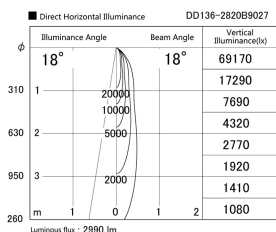

Item no. DD136-2820B9027

Series Name: Cledy versa R-G (DD136)

| | |
|------------------|-------------------------|
| Installation | Recessed mount |
| Type | Cledy versa R-G (DD136) |
| Fixture wattage | 28W |
| Beam angle | 18 deg |
| Color Temp. | 2700K |
| CRI | Ra>90 |
| Luminous | 2988 lm |
| Body | Die-cast aluminum alloy |
| Body finish | N/A |
| Trim finish | Black |
| Reflector finish | N/A |
| IP Rate | IP20 |
| Light source | COB module |
| Input Voltage | AC220~240V |
| Dimming Type | Non-Dimmable |
| Certificate | CE, CCC |
| Cut Hole | 100mm |