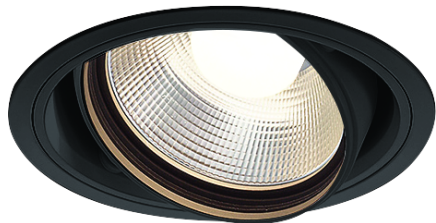

Item no. DD136-2860B9027

Series Name: Cledy versa R-G (DD136)

Installation	Recessed mount
Type	Cledy versa R-G (DD136)
Fixture wattage	28W
Beam angle	74 deg
Color Temp.	2700K
CRI	Ra>90
Luminous	2845 lm
Body	Die-cast aluminum alloy
Body finish	N/A
Trim finish	Black
Reflector finish	N/A
IP Rate	IP20
Light source	COB module
Input Voltage	AC220~240V
Dimming Type	Non-Dimmable
Certificate	CE, CCC
Cut Hole	100mm