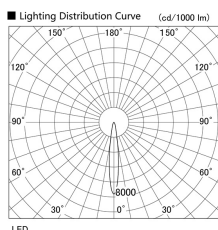

Item no. DD136-2615B9027

Series Name: Cledy versa R-G (DD136)

Installation	Recessed mount
Type	Cledy versa R-G (DD136)
Fixture wattage	23W
Beam angle	15 deg
Color Temp.	2700K
CRI	Ra>90
Luminous	2601 lm
Body	Die-cast aluminum alloy
Body finish	N/A
Trim finish	Black
Reflector finish	N/A
IP Rate	IP20
Light source	COB module
Input Voltage	AC220~240V
Dimming Type	Non-Dimmable
Certificate	CE, CCC
Cut Hole	100mm