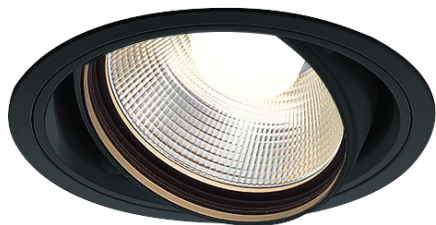

Item no. DD136-2615B9027

Series Name: Cledy versa R-G (DD136)

Installation	Recessed mount
Type	Cledy versa R-G (DD136)
Fixture wattage	23W
Beam angle	15 deg
Color Temp.	2700K
CRI	Ra>90
Luminous	2601 lm
Body	Die-cast aluminum alloy
Body finish	N/A
Trim finish	Black
Reflector finish	N/A
IP Rate	IP20
Light source	COB module
Input Voltage	AC220~240V
Dimming Type	Non-Dimmable
Certificate	CE, CCC
Cut Hole	100mm