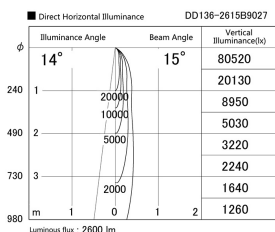

Item no. DD136-2615B9027

Series Name: Cledy versa R-G (DD136)

Installation	Recessed mount
Type	Cledy versa R-G (DD136)
Fixture wattage	23W
Beam angle	15 deg
Color Temp.	2700K
CRI	Ra>90
Luminous	2601 lm
Body	Die-cast aluminum alloy
Body finish	N/A
Trim finish	Black
Reflector finish	N/A
IP Rate	IP20
Light source	COB module
Input Voltage	AC220~240V
Dimming Type	Non-Dimmable
Certificate	CE, CCC
Cut Hole	100mm