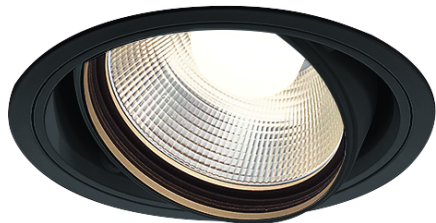

Item no. DD136-2630B9027

Series Name: Cledy versa R-G (DD136)

Installation	Recessed mount
Type	Cledy versa R-G (DD136)
Fixture wattage	23W
Beam angle	28 deg
Color Temp.	2700K
CRI	Ra>90
Luminous	2636 lm
Body	Die-cast aluminum alloy
Body finish	N/A
Trim finish	Black
Reflector finish	N/A
IP Rate	IP20
Light source	COB module
Input Voltage	AC220~240V
Dimming Type	Non-Dimmable
Certificate	CE, CCC
Cut Hole	100mm