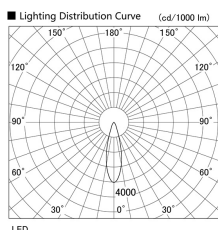

Item no. DD136-2630B9027

Series Name: Cledy versa R-G (DD136)

Installation	Recessed mount
Type	Cledy versa R-G (DD136)
Fixture wattage	23W
Beam angle	28 deg
Color Temp.	2700K
CRI	Ra>90
Luminous	2636 lm
Body	Die-cast aluminum alloy
Body finish	N/A
Trim finish	Black
Reflector finish	N/A
IP Rate	IP20
Light source	COB module
Input Voltage	AC220~240V
Dimming Type	Non-Dimmable
Certificate	CE, CCC
Cut Hole	100mm