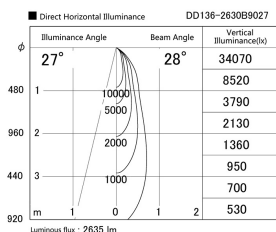

Item no. DD136-2630B9027

Series Name: Cledy versa R-G (DD136)

Installation	Recessed mount
Type	Cledy versa R-G (DD136)
Fixture wattage	23W
Beam angle	28 deg
Color Temp.	2700K
CRI	Ra>90
Luminous	2636 lm
Body	Die-cast aluminum alloy
Body finish	N/A
Trim finish	Black
Reflector finish	N/A
IP Rate	IP20
Light source	COB module
Input Voltage	AC220~240V
Dimming Type	Non-Dimmable
Certificate	CE, CCC
Cut Hole	100mm