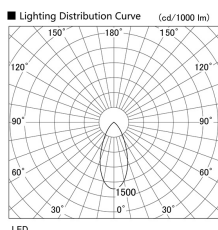

Item no. DD136-2640B9027

Series Name: Cledy versa R-G (DD136)

Installation	Recessed mount
Type	Cledy versa R-G (DD136)
Fixture wattage	23W
Beam angle	46 deg
Color Temp.	2700K
CRI	Ra>90
Luminous	2459 lm
Body	Die-cast aluminum alloy
Body finish	N/A
Trim finish	Black
Reflector finish	N/A
IP Rate	IP20
Light source	COB module
Input Voltage	AC220~240V
Dimming Type	Non-Dimmable
Certificate	CE, CCC
Cut Hole	150mm