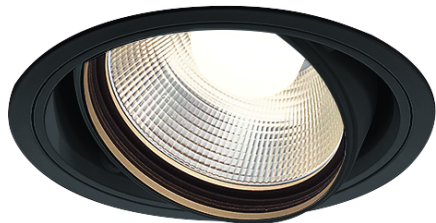

Item no. DD136-2640B9027

Series Name: Cledy versa R-G (DD136)

Installation	Recessed mount
Type	Cledy versa R-G (DD136)
Fixture wattage	23W
Beam angle	46 deg
Color Temp.	2700K
CRI	Ra>90
Luminous	2459 lm
Body	Die-cast aluminum alloy
Body finish	N/A
Trim finish	Black
Reflector finish	N/A
IP Rate	IP20
Light source	COB module
Input Voltage	AC220~240V
Dimming Type	Non-Dimmable
Certificate	CE, CCC
Cut Hole	100mm