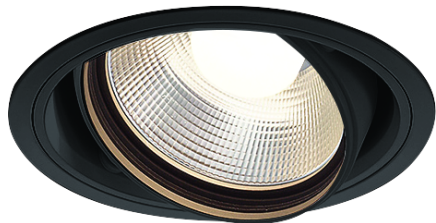

Item no. DD136-2640B9027

Series Name: Cledy versa R-G (DD136)

Installation	Recessed mount
Type	Cledy versa R-G (DD136)
Fixture wattage	23W
Beam angle	46 deg
Color Temp.	2700K
CRI	Ra>90
Luminous	2459 lm
Body	Die-cast aluminum alloy
Body finish	N/A
Trim finish	Black
Reflector finish	N/A
IP Rate	IP20
Light source	COB module
Input Voltage	AC220~240V
Dimming Type	Non-Dimmable
Certificate	CE, CCC
Cut Hole	150mm