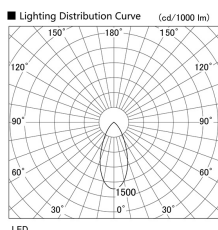

Item no. DD136-2640B9027

Series Name: Cledy versa R-G (DD136)

Installation	Recessed mount
Type	Cledy versa R-G (DD136)
Fixture wattage	23W
Beam angle	46 deg
Color Temp.	2700K
CRI	Ra>90
Luminous	2459 lm
Body	Die-cast aluminum alloy
Body finish	N/A
Trim finish	Black
Reflector finish	N/A
IP Rate	IP20
Light source	COB module
Input Voltage	AC220~240V
Dimming Type	Non-Dimmable
Certificate	CE, CCC
Cut Hole	100mm