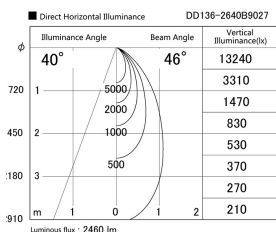

Item no. DD136-2640B9027

Series Name: Cledy versa R-G (DD136)

Installation	Recessed mount
Type	Cledy versa R-G (DD136)
Fixture wattage	23W
Beam angle	46 deg
Color Temp.	2700K
CRI	Ra>90
Luminous	2459 lm
Body	Die-cast aluminum alloy
Body finish	N/A
Trim finish	Black
Reflector finish	N/A
IP Rate	IP20
Light source	COB module
Input Voltage	AC220~240V
Dimming Type	Non-Dimmable
Certificate	CE, CCC
Cut Hole	150mm