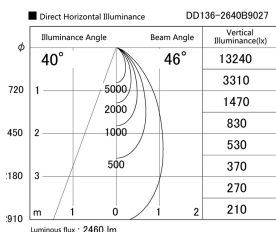

Item no. DD136-2640B9027

Series Name: Cledy versa R-G (DD136)

Installation	Recessed mount
Type	Cledy versa R-G (DD136)
Fixture wattage	23W
Beam angle	46 deg
Color Temp.	2700K
CRI	Ra>90
Luminous	2459 lm
Body	Die-cast aluminum alloy
Body finish	N/A
Trim finish	Black
Reflector finish	N/A
IP Rate	IP20
Light source	COB module
Input Voltage	AC220~240V
Dimming Type	Non-Dimmable
Certificate	CE, CCC
Cut Hole	100mm