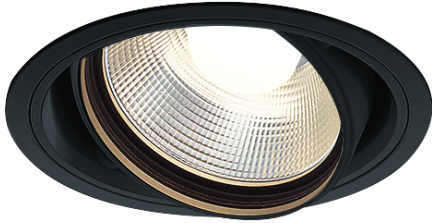

Item no. DD136-2660B9027

Series Name: Cledy versa R-G (DD136)

Installation	Recessed mount
Type	Cledy versa R-G (DD136)
Fixture wattage	23W
Beam angle	74 deg
Color Temp.	2700K
CRI	Ra>90
Luminous	2475 lm
Body	Die-cast aluminum alloy
Body finish	N/A
Trim finish	Black
Reflector finish	N/A
IP Rate	IP20
Light source	COB module
Input Voltage	AC220~240V
Dimming Type	Non-Dimmable
Certificate	CE, CCC
Cut Hole	100mm