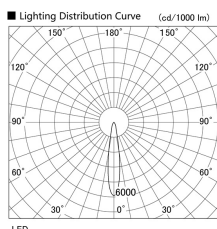

Item no. DD136-2515B9027

Series Name: Cledy versa R-G (DD136)

Installation	Recessed mount
Type	Cledy versa R-G (DD136)
Fixture wattage	23W
Beam angle	18 deg
Color Temp.	2700K
CRI	Ra>90
Luminous	2407 lm
Body	Die-cast aluminum alloy
Body finish	N/A
Trim finish	Black
Reflector finish	N/A
IP Rate	IP20
Light source	COB module
Input Voltage	AC220~240V
Dimming Type	Non-Dimmable
Certificate	CE, CCC
Cut Hole	100mm