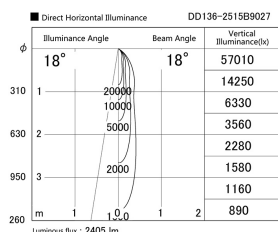

Item no. DD136-2515B9027

Series Name: Cledy versa R-G (DD136)

Installation	Recessed mount
Type	Cledy versa R-G (DD136)
Fixture wattage	23W
Beam angle	18 deg
Color Temp.	2700K
CRI	Ra>90
Luminous	2407 lm
Body	Die-cast aluminum alloy
Body finish	N/A
Trim finish	Black
Reflector finish	N/A
IP Rate	IP20
Light source	COB module
Input Voltage	AC220~240V
Dimming Type	Non-Dimmable
Certificate	CE, CCC
Cut Hole	100mm