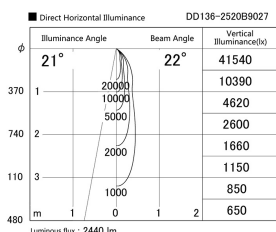

Item no. DD136-2520B9027

Series Name: Cledy versa R-G (DD136)

Installation	Recessed mount
Type	Cledy versa R-G (DD136)
Fixture wattage	23W
Beam angle	22 deg
Color Temp.	2700K
CRI	Ra>90
Luminous	2439 lm
Body	Die-cast aluminum alloy
Body finish	N/A
Trim finish	Black
Reflector finish	N/A
IP Rate	IP20
Light source	COB module
Input Voltage	AC220~240V
Dimming Type	Non-Dimmable
Certificate	CE, CCC
Cut Hole	100mm