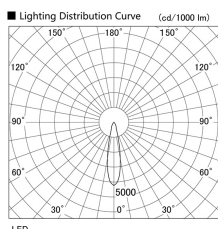

Item no. DD136-2520B9027

Series Name: Cledy versa R-G (DD136)

Installation	Recessed mount
Type	Cledy versa R-G (DD136)
Fixture wattage	23W
Beam angle	22 deg
Color Temp.	2700K
CRI	Ra>90
Luminous	2439 lm
Body	Die-cast aluminum alloy
Body finish	N/A
Trim finish	Black
Reflector finish	N/A
IP Rate	IP20
Light source	COB module
Input Voltage	AC220~240V
Dimming Type	Non-Dimmable
Certificate	CE, CCC
Cut Hole	100mm