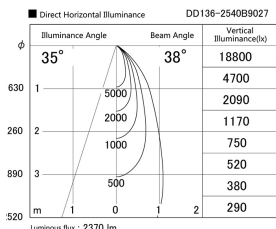

Item no. DD136-2540B9027

Series Name: Cledy versa R-G (DD136)

Installation	Recessed mount
Type	Cledy versa R-G (DD136)
Fixture wattage	23W
Beam angle	38 deg
Color Temp.	2700K
CRI	Ra>90
Luminous	2368 lm
Body	Die-cast aluminum alloy
Body finish	N/A
Trim finish	Black
Reflector finish	N/A
IP Rate	IP20
Light source	COB module
Input Voltage	AC220~240V
Dimming Type	Non-Dimmable
Certificate	CE, CCC
Cut Hole	100mm