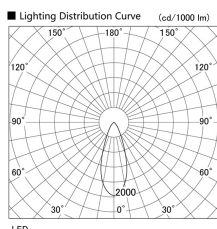

Item no. DD136-2540B9027

Series Name: Cledy versa R-G (DD136)

Installation	Recessed mount
Type	Cledy versa R-G (DD136)
Fixture wattage	23W
Beam angle	38 deg
Color Temp.	2700K
CRI	Ra>90
Luminous	2368 lm
Body	Die-cast aluminum alloy
Body finish	N/A
Trim finish	Black
Reflector finish	N/A
IP Rate	IP20
Light source	COB module
Input Voltage	AC220~240V
Dimming Type	Non-Dimmable
Certificate	CE, CCC
Cut Hole	100mm