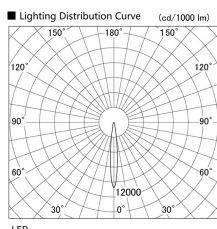

Item no. DD136-2015B9027

Series Name: Cledy versa R-G (DD136)

Installation	Recessed mount
Type	Cledy versa R-G (DD136)
Fixture wattage	20W
Beam angle	12 deg
Color Temp.	2700K
CRI	Ra>90
Luminous	1959 lm
Body	Die-cast aluminum alloy
Body finish	N/A
Trim finish	Black
Reflector finish	N/A
IP Rate	IP20
Light source	COB module
Input Voltage	AC220~240V
Dimming Type	Non-Dimmable
Certificate	CE, CCC
Cut Hole	100mm