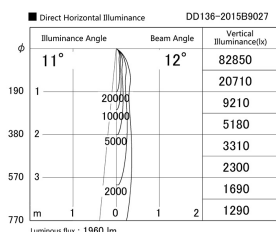

Item no. DD136-2015B9027

Series Name: Cledy versa R-G (DD136)

Installation	Recessed mount
Type	Cledy versa R-G (DD136)
Fixture wattage	20W
Beam angle	12 deg
Color Temp.	2700K
CRI	Ra>90
Luminous	1959 lm
Body	Die-cast aluminum alloy
Body finish	N/A
Trim finish	Black
Reflector finish	N/A
IP Rate	IP20
Light source	COB module
Input Voltage	AC220~240V
Dimming Type	Non-Dimmable
Certificate	CE, CCC
Cut Hole	100mm