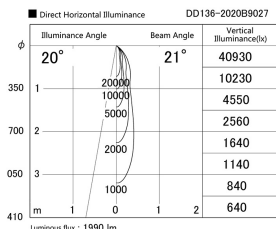

Item no. DD136-2020B9027

Series Name: Cledy versa R-G (DD136)

Installation	Recessed mount
Type	Cledy versa R-G (DD136)
Fixture wattage	20W
Beam angle	21 deg
Color Temp.	2700K
CRI	Ra>90
Luminous	1991 lm
Body	Die-cast aluminum alloy
Body finish	N/A
Trim finish	Black
Reflector finish	N/A
IP Rate	IP20
Light source	COB module
Input Voltage	AC220~240V
Dimming Type	Non-Dimmable
Certificate	CE, CCC
Cut Hole	100mm