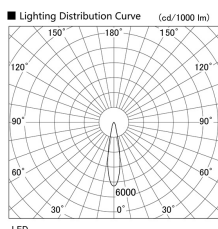

Item no. DD136-2020B9027

Series Name: Cledy versa R-G (DD136)

Installation	Recessed mount
Type	Cledy versa R-G (DD136)
Fixture wattage	20W
Beam angle	21 deg
Color Temp.	2700K
CRI	Ra>90
Luminous	1991 lm
Body	Die-cast aluminum alloy
Body finish	N/A
Trim finish	Black
Reflector finish	N/A
IP Rate	IP20
Light source	COB module
Input Voltage	AC220~240V
Dimming Type	Non-Dimmable
Certificate	CE, CCC
Cut Hole	100mm