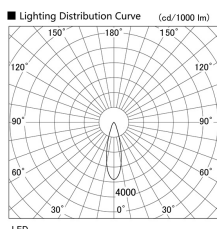

Item no. DD136-2030B9027

Series Name: Cledy versa R-G (DD136)

Installation	Recessed mount
Type	Cledy versa R-G (DD136)
Fixture wattage	20W
Beam angle	29 deg
Color Temp.	2700K
CRI	Ra>90
Luminous	1973 lm
Body	Die-cast aluminum alloy
Body finish	N/A
Trim finish	Black
Reflector finish	N/A
IP Rate	IP20
Light source	COB module
Input Voltage	AC220~240V
Dimming Type	Non-Dimmable
Certificate	CE, CCC
Cut Hole	100mm