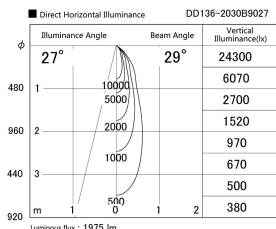

Item no. DD136-2030B9027

Series Name: Cledy versa R-G (DD136)

Installation	Recessed mount
Type	Cledy versa R-G (DD136)
Fixture wattage	20W
Beam angle	29 deg
Color Temp.	2700K
CRI	Ra>90
Luminous	1973 lm
Body	Die-cast aluminum alloy
Body finish	N/A
Trim finish	Black
Reflector finish	N/A
IP Rate	IP20
Light source	COB module
Input Voltage	AC220~240V
Dimming Type	Non-Dimmable
Certificate	CE, CCC
Cut Hole	100mm