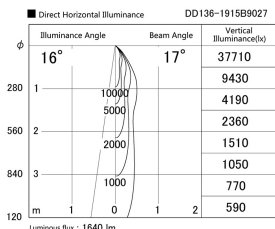

Item no. DD136-1915B9027

Series Name: Cledy versa R-G (DD136)

Installation	Recessed mount
Type	Cledy versa R-G (DD136)
Fixture wattage	18.6W
Beam angle	17 deg
Color Temp.	2700K
CRI	Ra>90
Luminous	1638 lm
Body	Die-cast aluminum alloy
Body finish	N/A
Trim finish	Black
Reflector finish	N/A
IP Rate	IP20
Light source	COB module
Input Voltage	AC220~240V
Dimming Type	Non-Dimmable
Certificate	CE, CCC
Cut Hole	100mm