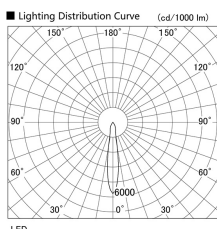

Item no. DD136-1915B9027

Series Name: Cledy versa R-G (DD136)

Installation	Recessed mount
Type	Cledy versa R-G (DD136)
Fixture wattage	18.6W
Beam angle	17 deg
Color Temp.	2700K
CRI	Ra>90
Luminous	1638 lm
Body	Die-cast aluminum alloy
Body finish	N/A
Trim finish	Black
Reflector finish	N/A
IP Rate	IP20
Light source	COB module
Input Voltage	AC220~240V
Dimming Type	Non-Dimmable
Certificate	CE, CCC
Cut Hole	100mm