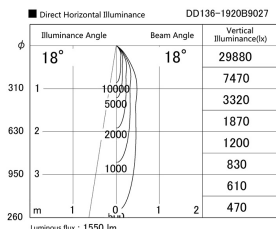

Item no. DD136-1920B9027

Series Name: Cledy versa R-G (DD136)

Installation	Recessed mount
Type	
Fixture wattage	18.6W
Beam angle	18 deg
Color Temp.	2700K
CRI	Ra>90
Luminous	1548 lm
Body	Die-cast aluminum alloy
Body finish	N/A
Trim finish	Black
Reflector finish	N/A
IP Rate	IP20
Light source	COB module
Input Voltage	AC220~240V
Dimming Type	Non-Dimmable
Certificate	CE, CCC
Cut Hole	100mm