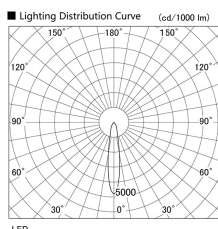

Item no. DD136-1920B9027

Series Name: Cledy versa R-G (DD136)

Installation	Recessed mount
Type	
Fixture wattage	18.6W
Beam angle	18 deg
Color Temp.	2700K
CRI	Ra>90
Luminous	1548 lm
Body	Die-cast aluminum alloy
Body finish	N/A
Trim finish	Black
Reflector finish	N/A
IP Rate	IP20
Light source	COB module
Input Voltage	AC220~240V
Dimming Type	Non-Dimmable
Certificate	CE, CCC
Cut Hole	100mm