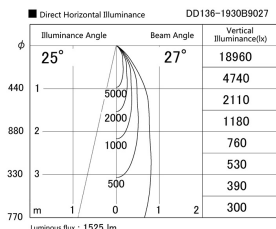

Item no. DD136-1930B9027

Series Name: Cledy versa R-G (DD136)

Installation	Recessed mount
Type	Cledy versa R-G (DD136)
Fixture wattage	18.6W
Beam angle	27 deg
Color Temp.	2700K
CRI	Ra>90
Luminous	1562 lm
Body	Die-cast aluminum alloy
Body finish	N/A
Trim finish	Black
Reflector finish	N/A
IP Rate	IP20
Light source	COB module
Input Voltage	AC220~240V
Dimming Type	Non-Dimmable
Certificate	CE, CCC
Cut Hole	100mm