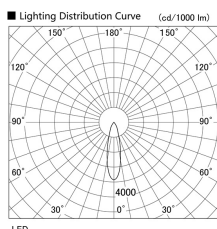

Item no. DD136-1930B9027

Series Name: Cledy versa R-G (DD136)

Installation	Recessed mount
Type	Cledy versa R-G (DD136)
Fixture wattage	18.6W
Beam angle	27 deg
Color Temp.	2700K
CRI	Ra>90
Luminous	1562 lm
Body	Die-cast aluminum alloy
Body finish	N/A
Trim finish	Black
Reflector finish	N/A
IP Rate	IP20
Light source	COB module
Input Voltage	AC220~240V
Dimming Type	Non-Dimmable
Certificate	CE, CCC
Cut Hole	100mm