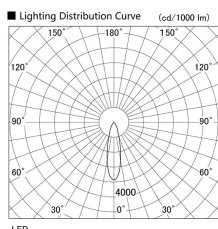

Item no. DD136-1130B9027

Series Name: Cledy versa R-G (DD136)

Installation	Recessed mount
Type	Cledy versa R-G (DD136)
Fixture wattage	10.5W
Beam angle	27 deg
Color Temp.	2700K
CRI	Ra>90
Luminous	923 lm
Body	Die-cast aluminum alloy
Body finish	N/A
Trim finish	Black
Reflector finish	N/A
IP Rate	IP20
Light source	COB module
Input Voltage	AC220~240V
Dimming Type	Non-Dimmable
Certificate	CE, CCC
Cut Hole	100mm