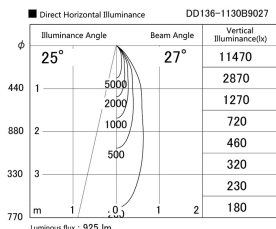

Item no. DD136-1130B9027

Series Name: Cledy versa R-G (DD136)

Installation	Recessed mount
Type	Cledy versa R-G (DD136)
Fixture wattage	10.5W
Beam angle	27 deg
Color Temp.	2700K
CRI	Ra>90
Luminous	923 lm
Body	Die-cast aluminum alloy
Body finish	N/A
Trim finish	Black
Reflector finish	N/A
IP Rate	IP20
Light source	COB module
Input Voltage	AC220~240V
Dimming Type	Non-Dimmable
Certificate	CE, CCC
Cut Hole	100mm