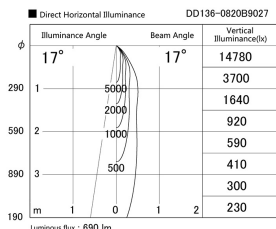

Item no. DD136-0820B9027

Series Name: Cledy versa R-G (DD136)

Installation	Recessed mount
Type	Cledy versa R-G (DD136)
Fixture wattage	7.5W
Beam angle	17 deg
Color Temp.	2700K
CRI	Ra>90
Luminous	634 lm
Body	Die-cast aluminum alloy
Body finish	N/A
Trim finish	Black
Reflector finish	N/A
IP Rate	IP20
Light source	COB module
Input Voltage	AC220~240V
Dimming Type	Non-Dimmable
Certificate	CE, CCC
Cut Hole	100mm