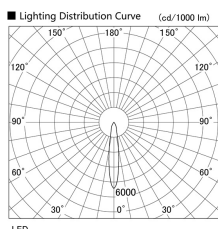

Item no. DD136-0820B9027

Series Name: Cledy versa R-G (DD136)

Installation	Recessed mount
Type	Cledy versa R-G (DD136)
Fixture wattage	7.5W
Beam angle	17 deg
Color Temp.	2700K
CRI	Ra>90
Luminous	634 lm
Body	Die-cast aluminum alloy
Body finish	N/A
Trim finish	Black
Reflector finish	N/A
IP Rate	IP20
Light source	COB module
Input Voltage	AC220~240V
Dimming Type	Non-Dimmable
Certificate	CE, CCC
Cut Hole	100mm