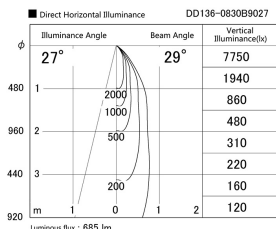

Item no. DD136-0830B9027

Series Name: Cledy versa R-G (DD136)

Installation	Recessed mount
Type	
Fixture wattage	7.5W
Beam angle	29 deg
Color Temp.	2700K
CRI	Ra>90
Luminous	629 lm
Body	Die-cast aluminum alloy
Body finish	N/A
Trim finish	Black
Reflector finish	N/A
IP Rate	IP20
Light source	COB module
Input Voltage	AC220~240V
Dimming Type	Non-Dimmable
Certificate	CE, CCC
Cut Hole	100mm