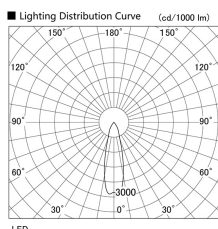

Item no. DD136-0830B9027

Series Name: Cledy versa R-G (DD136)

Installation	Recessed mount
Type	
Fixture wattage	7.5W
Beam angle	29 deg
Color Temp.	2700K
CRI	Ra>90
Luminous	629 lm
Body	Die-cast aluminum alloy
Body finish	N/A
Trim finish	Black
Reflector finish	N/A
IP Rate	IP20
Light source	COB module
Input Voltage	AC220~240V
Dimming Type	Non-Dimmable
Certificate	CE, CCC
Cut Hole	100mm