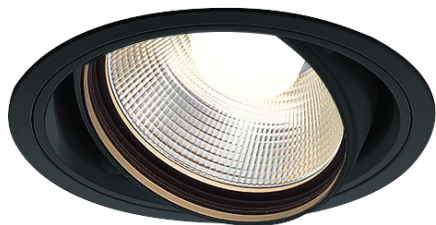

Item no. DD136-3540B9030

Series Name: Cledy versa R-G (DD136)

Installation	Recessed mount
Type	Cledy versa R-G (DD136)
Fixture wattage	36W
Beam angle	46 deg
Color Temp.	3000K
CRI	Ra>90
Luminous	3545 lm
Body	Die-cast aluminum alloy
Body finish	N/A
Trim finish	Black
Reflector finish	N/A
IP Rate	IP20
Light source	COB module
Input Voltage	AC220~240V
Dimming Type	Non-Dimmable
Certificate	CE, CCC
Cut Hole	100mm