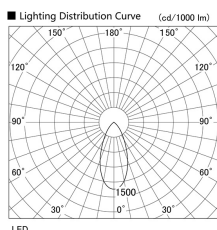

Item no. DD136-3540B9030

Series Name: Cledy versa R-G (DD136)

Installation	Recessed mount
Type	Cledy versa R-G (DD136)
Fixture wattage	36W
Beam angle	46 deg
Color Temp.	3000K
CRI	Ra>90
Luminous	3545 lm
Body	Die-cast aluminum alloy
Body finish	N/A
Trim finish	Black
Reflector finish	N/A
IP Rate	IP20
Light source	COB module
Input Voltage	AC220~240V
Dimming Type	Non-Dimmable
Certificate	CE, CCC
Cut Hole	100mm