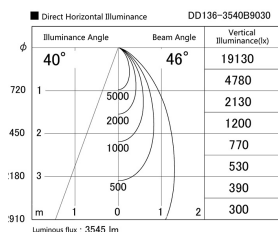

Item no. DD136-3540B9030

Series Name: Cledy versa R-G (DD136)

Installation	Recessed mount
Type	Cledy versa R-G (DD136)
Fixture wattage	36W
Beam angle	46 deg
Color Temp.	3000K
CRI	Ra>90
Luminous	3545 lm
Body	Die-cast aluminum alloy
Body finish	N/A
Trim finish	Black
Reflector finish	N/A
IP Rate	IP20
Light source	COB module
Input Voltage	AC220~240V
Dimming Type	Non-Dimmable
Certificate	CE, CCC
Cut Hole	100mm