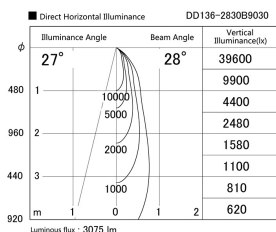

Item no. DD136-2830B9030

Series Name: Cledy versa R-G (DD136)

Installation	Recessed mount
Type	Cledy versa R-G (DD136)
Fixture wattage	28W
Beam angle	28 deg
Color Temp.	3000K
CRI	Ra>90
Luminous	3076 lm
Body	Die-cast aluminum alloy
Body finish	N/A
Trim finish	Black
Reflector finish	N/A
IP Rate	IP20
Light source	COB module
Input Voltage	AC220~240V
Dimming Type	Non-Dimmable
Certificate	CE, CCC
Cut Hole	100mm