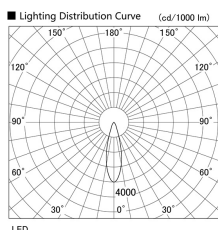

Item no. DD136-2830B9030

Series Name: Cledy versa R-G (DD136)

Installation	Recessed mount
Type	Cledy versa R-G (DD136)
Fixture wattage	28W
Beam angle	28 deg
Color Temp.	3000K
CRI	Ra>90
Luminous	3076 lm
Body	Die-cast aluminum alloy
Body finish	N/A
Trim finish	Black
Reflector finish	N/A
IP Rate	IP20
Light source	COB module
Input Voltage	AC220~240V
Dimming Type	Non-Dimmable
Certificate	CE, CCC
Cut Hole	100mm