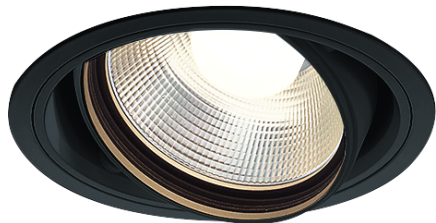

Item no. DD136-2830B9030

Series Name: Cledy versa R-G (DD136)

Installation	Recessed mount
Type	Cledy versa R-G (DD136)
Fixture wattage	28W
Beam angle	28 deg
Color Temp.	3000K
CRI	Ra>90
Luminous	3076 lm
Body	Die-cast aluminum alloy
Body finish	N/A
Trim finish	Black
Reflector finish	N/A
IP Rate	IP20
Light source	COB module
Input Voltage	AC220~240V
Dimming Type	Non-Dimmable
Certificate	CE, CCC
Cut Hole	100mm