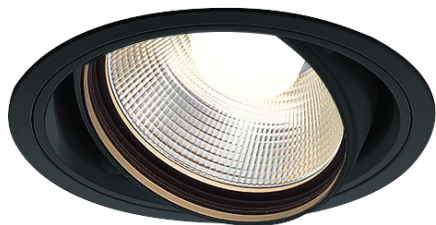

Item no. DD136-2840B9030

Series Name: Cledy versa R-G (DD136)

Installation	Recessed mount
Type	Cledy versa R-G (DD136)
Fixture wattage	28W
Beam angle	46 deg
Color Temp.	3000K
CRI	Ra>90
Luminous	2860 lm
Body	Die-cast aluminum alloy
Body finish	N/A
Trim finish	Black
Reflector finish	N/A
IP Rate	IP20
Light source	COB module
Input Voltage	AC220~240V
Dimming Type	Non-Dimmable
Certificate	CE, CCC
Cut Hole	100mm