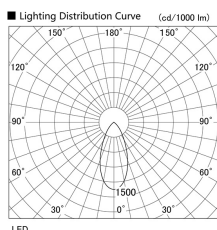

Item no. DD136-2840B9030

Series Name: Cledy versa R-G (DD136)

Installation	Recessed mount
Type	Cledy versa R-G (DD136)
Fixture wattage	28W
Beam angle	46 deg
Color Temp.	3000K
CRI	Ra>90
Luminous	2860 lm
Body	Die-cast aluminum alloy
Body finish	N/A
Trim finish	Black
Reflector finish	N/A
IP Rate	IP20
Light source	COB module
Input Voltage	AC220~240V
Dimming Type	Non-Dimmable
Certificate	CE, CCC
Cut Hole	100mm