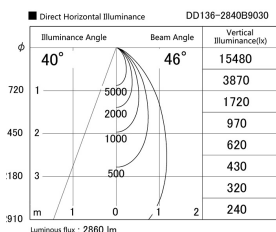

Item no. DD136-2840B9030

Series Name: Cledy versa R-G (DD136)

Installation	Recessed mount
Type	Cledy versa R-G (DD136)
Fixture wattage	28W
Beam angle	46 deg
Color Temp.	3000K
CRI	Ra>90
Luminous	2860 lm
Body	Die-cast aluminum alloy
Body finish	N/A
Trim finish	Black
Reflector finish	N/A
IP Rate	IP20
Light source	COB module
Input Voltage	AC220~240V
Dimming Type	Non-Dimmable
Certificate	CE, CCC
Cut Hole	100mm