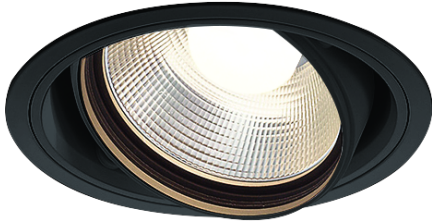

Item no. DD136-2860B9030

Series Name: Cledy versa R-G (DD136)

Installation	Recessed mount
Type	Cledy versa R-G (DD136)
Fixture wattage	28W
Beam angle	74 deg
Color Temp.	3000K
CRI	Ra>90
Luminous	2930 lm
Body	Die-cast aluminum alloy
Body finish	N/A
Trim finish	Black
Reflector finish	N/A
IP Rate	IP20
Light source	COB module
Input Voltage	AC220~240V
Dimming Type	Non-Dimmable
Certificate	CE, CCC
Cut Hole	100mm