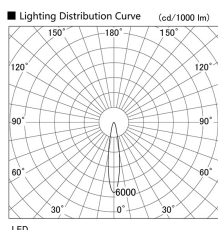

Item no. DD136-2620B9030

Series Name: Cledy versa R-G (DD136)

Installation	Recessed mount
Type	Cledy versa R-G (DD136)
Fixture wattage	23W
Beam angle	18 deg
Color Temp.	3000K
CRI	Ra>90
Luminous	2683 lm
Body	Die-cast aluminum alloy
Body finish	N/A
Trim finish	Black
Reflector finish	N/A
IP Rate	IP20
Light source	COB module
Input Voltage	AC220~240V
Dimming Type	Non-Dimmable
Certificate	CE, CCC
Cut Hole	100mm