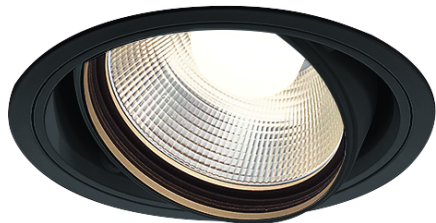

Item no. DD136-2620B9030

Series Name: Cledy versa R-G (DD136)

Installation	Recessed mount
Type	Cledy versa R-G (DD136)
Fixture wattage	23W
Beam angle	18 deg
Color Temp.	3000K
CRI	Ra>90
Luminous	2683 lm
Body	Die-cast aluminum alloy
Body finish	N/A
Trim finish	Black
Reflector finish	N/A
IP Rate	IP20
Light source	COB module
Input Voltage	AC220~240V
Dimming Type	Non-Dimmable
Certificate	CE, CCC
Cut Hole	100mm