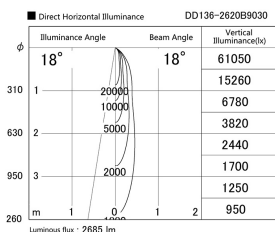

Item no. DD136-2620B9030

Series Name: Cledy versa R-G (DD136)

Installation	Recessed mount
Type	Cledy versa R-G (DD136)
Fixture wattage	23W
Beam angle	18 deg
Color Temp.	3000K
CRI	Ra>90
Luminous	2683 lm
Body	Die-cast aluminum alloy
Body finish	N/A
Trim finish	Black
Reflector finish	N/A
IP Rate	IP20
Light source	COB module
Input Voltage	AC220~240V
Dimming Type	Non-Dimmable
Certificate	CE, CCC
Cut Hole	100mm