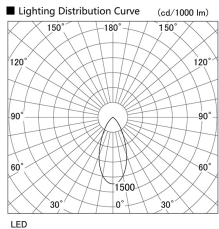

Item no. DD136-2640B9030

Series Name: Cledy versa R-G (DD136)

| | |
|------------------|-------------------------|
| Installation | Recessed mount |
| Type | Cledy versa R-G (DD136) |
| Fixture wattage | 23W |
| Beam angle | 46 deg |
| Color Temp. | 3000K |
| CRI | Ra>90 |
| Luminous | 2509 lm |
| Body | Die-cast aluminum alloy |
| Body finish | N/A |
| Trim finish | Black |
| Reflector finish | N/A |
| IP Rate | IP20 |
| Light source | COB module |
| Input Voltage | AC220~240V |
| Dimming Type | Non-Dimmable |
| Certificate | CE, CCC |
| Cut Hole | 100mm |