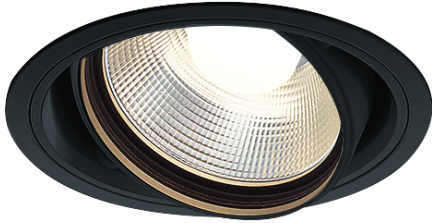

Item no. DD136-2640B9030

Series Name: Cledy versa R-G (DD136)

| | |
|------------------|-------------------------|
| Installation | Recessed mount |
| Type | Cledy versa R-G (DD136) |
| Fixture wattage | 23W |
| Beam angle | 46 deg |
| Color Temp. | 3000K |
| CRI | Ra>90 |
| Luminous | 2509 lm |
| Body | Die-cast aluminum alloy |
| Body finish | N/A |
| Trim finish | Black |
| Reflector finish | N/A |
| IP Rate | IP20 |
| Light source | COB module |
| Input Voltage | AC220~240V |
| Dimming Type | Non-Dimmable |
| Certificate | CE, CCC |
| Cut Hole | 100mm |