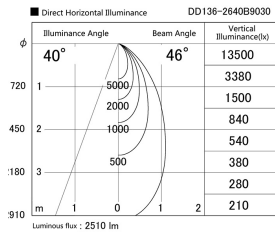

Item no. DD136-2640B9030

Series Name: Cledy versa R-G (DD136)

| | |
|------------------|-------------------------|
| Installation | Recessed mount |
| Type | Cledy versa R-G (DD136) |
| Fixture wattage | 23W |
| Beam angle | 46 deg |
| Color Temp. | 3000K |
| CRI | Ra>90 |
| Luminous | 2509 lm |
| Body | Die-cast aluminum alloy |
| Body finish | N/A |
| Trim finish | Black |
| Reflector finish | N/A |
| IP Rate | IP20 |
| Light source | COB module |
| Input Voltage | AC220~240V |
| Dimming Type | Non-Dimmable |
| Certificate | CE, CCC |
| Cut Hole | 100mm |