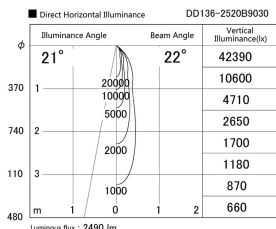

Item no. DD136-2520B9030

Series Name: Cledy versa R-G (DD136)

Installation	Recessed mount
Type	Cledy versa R-G (DD136)
Fixture wattage	23W
Beam angle	22 deg
Color Temp.	3000K
CRI	Ra>90
Luminous	2489 lm
Body	Die-cast aluminum alloy
Body finish	N/A
Trim finish	Black
Reflector finish	N/A
IP Rate	IP20
Light source	COB module
Input Voltage	AC220~240V
Dimming Type	Non-Dimmable
Certificate	CE, CCC
Cut Hole	100mm