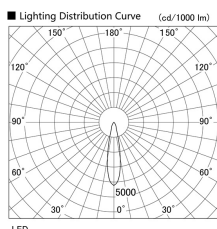

Item no. DD136-2520B9030

Series Name: Cledy versa R-G (DD136)

Installation	Recessed mount
Type	Cledy versa R-G (DD136)
Fixture wattage	23W
Beam angle	22 deg
Color Temp.	3000K
CRI	Ra>90
Luminous	2489 lm
Body	Die-cast aluminum alloy
Body finish	N/A
Trim finish	Black
Reflector finish	N/A
IP Rate	IP20
Light source	COB module
Input Voltage	AC220~240V
Dimming Type	Non-Dimmable
Certificate	CE, CCC
Cut Hole	100mm