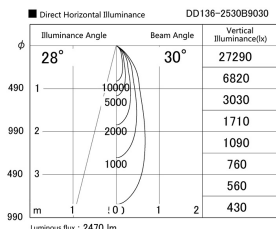

Item no. DD136-2530B9030

Series Name: Cledy versa R-G (DD136)

Installation	Recessed mount
Type	Cledy versa R-G (DD136)
Fixture wattage	23W
Beam angle	30 deg
Color Temp.	3000K
CRI	Ra>90
Luminous	2472 lm
Body	Die-cast aluminum alloy
Body finish	N/A
Trim finish	Black
Reflector finish	N/A
IP Rate	IP20
Light source	COB module
Input Voltage	AC220~240V
Dimming Type	Non-Dimmable
Certificate	CE, CCC
Cut Hole	100mm