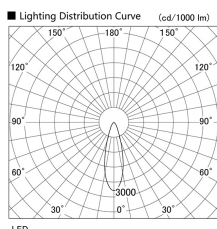

Item no. DD136-2530B9030

Series Name: Cledy versa R-G (DD136)

Installation	Recessed mount
Type	Cledy versa R-G (DD136)
Fixture wattage	23W
Beam angle	30 deg
Color Temp.	3000K
CRI	Ra>90
Luminous	2472 lm
Body	Die-cast aluminum alloy
Body finish	N/A
Trim finish	Black
Reflector finish	N/A
IP Rate	IP20
Light source	COB module
Input Voltage	AC220~240V
Dimming Type	Non-Dimmable
Certificate	CE, CCC
Cut Hole	100mm