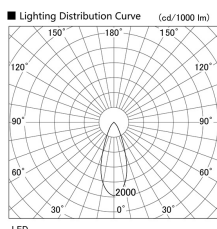

Item no. DD136-2540B9030

Series Name: Cledy versa R-G (DD136)

Installation	Recessed mount
Type	Cledy versa R-G (DD136)
Fixture wattage	23W
Beam angle	38 deg
Color Temp.	3000K
CRI	Ra>90
Luminous	2416 lm
Body	Die-cast aluminum alloy
Body finish	N/A
Trim finish	Black
Reflector finish	N/A
IP Rate	IP20
Light source	COB module
Input Voltage	AC220~240V
Dimming Type	Non-Dimmable
Certificate	CE, CCC
Cut Hole	100mm