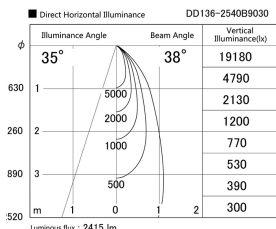

Item no. DD136-2540B9030

Series Name: Cledy versa R-G (DD136)

Installation	Recessed mount
Type	Cledy versa R-G (DD136)
Fixture wattage	23W
Beam angle	38 deg
Color Temp.	3000K
CRI	Ra>90
Luminous	2416 lm
Body	Die-cast aluminum alloy
Body finish	N/A
Trim finish	Black
Reflector finish	N/A
IP Rate	IP20
Light source	COB module
Input Voltage	AC220~240V
Dimming Type	Non-Dimmable
Certificate	CE, CCC
Cut Hole	100mm