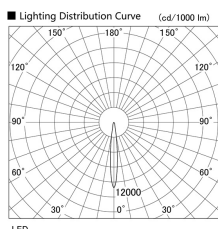

Item no. DD136-2015B9030

Series Name: Cledy versa R-G (DD136)

| | |
|------------------|-------------------------|
| Installation | Recessed mount |
| Type | Cledy versa R-G (DD136) |
| Fixture wattage | 20W |
| Beam angle | 12 deg |
| Color Temp. | 3000K |
| CRI | Ra>90 |
| Luminous | 1999 lm |
| Body | Die-cast aluminum alloy |
| Body finish | N/A |
| Trim finish | Black |
| Reflector finish | N/A |
| IP Rate | IP20 |
| Light source | COB module |
| Input Voltage | AC220~240V |
| Dimming Type | Non-Dimmable |
| Certificate | CE, CCC |
| Cut Hole | 100mm |