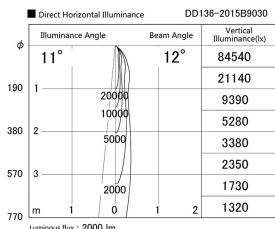

Item no. DD136-2015B9030

Series Name: Cledy versa R-G (DD136)

| | |
|------------------|-------------------------|
| Installation | Recessed mount |
| Type | Cledy versa R-G (DD136) |
| Fixture wattage | 20W |
| Beam angle | 12 deg |
| Color Temp. | 3000K |
| CRI | Ra>90 |
| Luminous | 1999 lm |
| Body | Die-cast aluminum alloy |
| Body finish | N/A |
| Trim finish | Black |
| Reflector finish | N/A |
| IP Rate | IP20 |
| Light source | COB module |
| Input Voltage | AC220~240V |
| Dimming Type | Non-Dimmable |
| Certificate | CE, CCC |
| Cut Hole | 100mm |