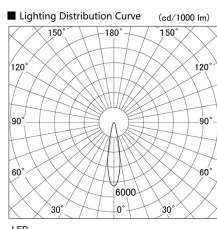

Item no. DD136-2020B9030

Series Name: Cledy versa R-G (DD136)

Installation	Recessed mount
Type	Cledy versa R-G (DD136)
Fixture wattage	20W
Beam angle	21 deg
Color Temp.	3000K
CRI	Ra>90
Luminous	2032 lm
Body	Die-cast aluminum alloy
Body finish	N/A
Trim finish	Black
Reflector finish	N/A
IP Rate	IP20
Light source	COB module
Input Voltage	AC220~240V
Dimming Type	Non-Dimmable
Certificate	CE, CCC
Cut Hole	100mm