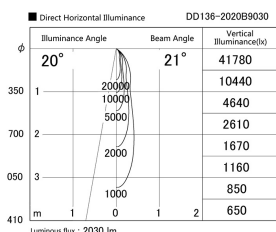

Item no. DD136-2020B9030

Series Name: Cledy versa R-G (DD136)

Installation	Recessed mount
Type	Cledy versa R-G (DD136)
Fixture wattage	20W
Beam angle	21 deg
Color Temp.	3000K
CRI	Ra>90
Luminous	2032 lm
Body	Die-cast aluminum alloy
Body finish	N/A
Trim finish	Black
Reflector finish	N/A
IP Rate	IP20
Light source	COB module
Input Voltage	AC220~240V
Dimming Type	Non-Dimmable
Certificate	CE, CCC
Cut Hole	100mm