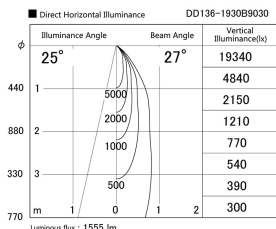

Item no. DD136-1930B9030

Series Name: Cledy versa R-G (DD136)

Installation	Recessed mount
Type	Cledy versa R-G (DD136)
Fixture wattage	18.6W
Beam angle	27 deg
Color Temp.	3000K
CRI	Ra>90
Luminous	1557 lm
Body	Die-cast aluminum alloy
Body finish	N/A
Trim finish	Black
Reflector finish	N/A
IP Rate	IP20
Light source	COB module
Input Voltage	AC220~240V
Dimming Type	Non-Dimmable
Certificate	CE, CCC
Cut Hole	100mm