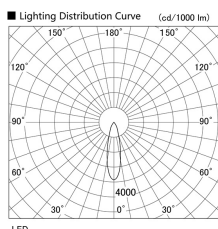

Item no. DD136-1930B9030

Series Name: Cledy versa R-G (DD136)

Installation	Recessed mount
Type	Cledy versa R-G (DD136)
Fixture wattage	18.6W
Beam angle	27 deg
Color Temp.	3000K
CRI	Ra>90
Luminous	1557 lm
Body	Die-cast aluminum alloy
Body finish	N/A
Trim finish	Black
Reflector finish	N/A
IP Rate	IP20
Light source	COB module
Input Voltage	AC220~240V
Dimming Type	Non-Dimmable
Certificate	CE, CCC
Cut Hole	100mm