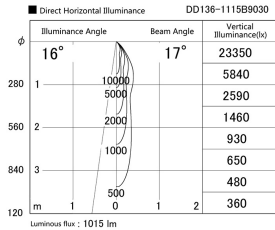

Item no. DD136-1115B9030

Series Name: Cledy versa R-G (DD136)

Installation	Recessed mount
Type	Cledy versa R-G (DD136)
Fixture wattage	10.5W
Beam angle	17 deg
Color Temp.	2700K
CRI	Ra>90
Luminous	1013 lm
Body	Die-cast aluminum alloy
Body finish	N/A
Trim finish	Black
Reflector finish	N/A
IP Rate	IP20
Light source	COB module
Input Voltage	AC220~240V
Dimming Type	Non-Dimmable
Certificate	CE, CCC
Cut Hole	100mm