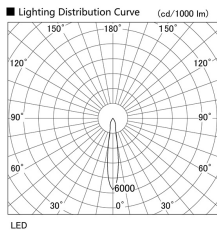

Item no. DD136-1115B9030

Series Name: Cledy versa R-G (DD136)

Installation	Recessed mount
Type	Cledy versa R-G (DD136)
Fixture wattage	10.5W
Beam angle	17 deg
Color Temp.	2700K
CRI	Ra>90
Luminous	1013 lm
Body	Die-cast aluminum alloy
Body finish	N/A
Trim finish	Black
Reflector finish	N/A
IP Rate	IP20
Light source	COB module
Input Voltage	AC220~240V
Dimming Type	Non-Dimmable
Certificate	CE, CCC
Cut Hole	100mm