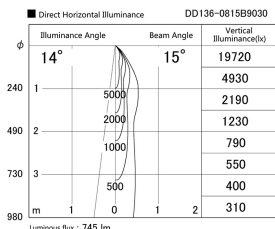

Item no. DD136-0815B9030

Series Name: Cledy versa R-G (DD136)

Installation	Recessed mount
Type	Cledy versa R-G (DD136)
Fixture wattage	7.5W
Beam angle	15 deg
Color Temp.	3000K
CRI	Ra>90
Luminous	681 lm
Body	Die-cast aluminum alloy
Body finish	N/A
Trim finish	Black
Reflector finish	N/A
IP Rate	IP20
Light source	COB module
Input Voltage	AC220~240V
Dimming Type	Non-Dimmable
Certificate	CE, CCC
Cut Hole	100mm