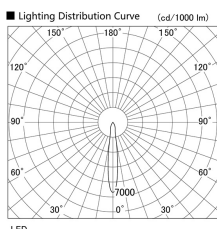

Item no. DD136-0815B9030

Series Name: Cledy versa R-G (DD136)

Installation	Recessed mount
Type	Cledy versa R-G (DD136)
Fixture wattage	7.5W
Beam angle	15 deg
Color Temp.	3000K
CRI	Ra>90
Luminous	681 lm
Body	Die-cast aluminum alloy
Body finish	N/A
Trim finish	Black
Reflector finish	N/A
IP Rate	IP20
Light source	COB module
Input Voltage	AC220~240V
Dimming Type	Non-Dimmable
Certificate	CE, CCC
Cut Hole	100mm