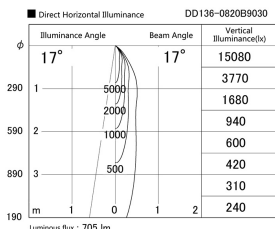

Item no. DD136-0820B9030

Series Name: Cledy versa R-G (DD136)

Installation	Recessed mount
Type	Cledy versa R-G (DD136)
Fixture wattage	7.5W
Beam angle	17 deg
Color Temp.	3000K
CRI	Ra>90
Luminous	647 lm
Body	Die-cast aluminum alloy
Body finish	N/A
Trim finish	Black
Reflector finish	N/A
IP Rate	IP20
Light source	COB module
Input Voltage	AC220~240V
Dimming Type	Non-Dimmable
Certificate	CE, CCC
Cut Hole	100mm