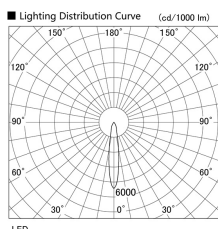

Item no. DD136-0820B9030

Series Name: Cledy versa R-G (DD136)

Installation	Recessed mount
Type	Cledy versa R-G (DD136)
Fixture wattage	7.5W
Beam angle	17 deg
Color Temp.	3000K
CRI	Ra>90
Luminous	647 lm
Body	Die-cast aluminum alloy
Body finish	N/A
Trim finish	Black
Reflector finish	N/A
IP Rate	IP20
Light source	COB module
Input Voltage	AC220~240V
Dimming Type	Non-Dimmable
Certificate	CE, CCC
Cut Hole	100mm