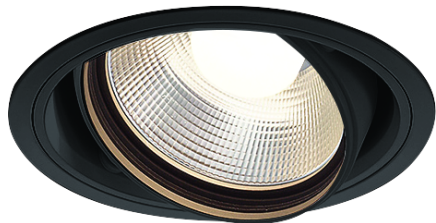

Item no. DD136-3515B9035

Series Name: Cledy versa R-G (DD136)

Installation	Recessed mount
Type	Cledy versa R-G (DD136)
Fixture wattage	36W
Beam angle	15 deg
Color Temp.	3500K
CRI	Ra>90
Luminous	3731 lm
Body	Die-cast aluminum alloy
Body finish	N/A
Trim finish	Black
Reflector finish	N/A
IP Rate	IP20
Light source	COB module
Input Voltage	AC220~240V
Dimming Type	Non-Dimmable
Certificate	CE, CCC
Cut Hole	100mm