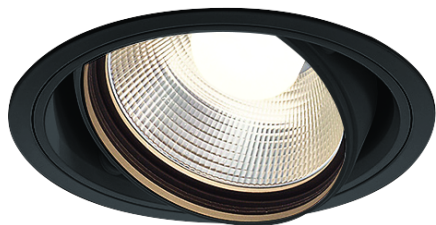

Item no. DD136-3530B9035

Series Name: Cledy versa R-G (DD136)

Installation	Recessed mount
Type	Cledy versa R-G (DD136)
Fixture wattage	36W
Beam angle	28 deg
Color Temp.	3500K
CRI	Ra>90
Luminous	3737 lm
Body	Die-cast aluminum alloy
Body finish	N/A
Trim finish	Black
Reflector finish	N/A
IP Rate	IP20
Light source	COB module
Input Voltage	AC220~240V
Dimming Type	Non-Dimmable
Certificate	CE, CCC
Cut Hole	100mm