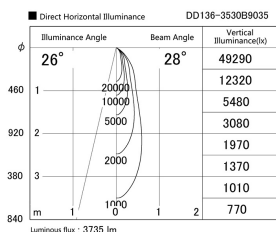

Item no. DD136-3530B9035

Series Name: Cledy versa R-G (DD136)

Installation	Recessed mount
Type	
Fixture wattage	36W
Beam angle	28 deg
Color Temp.	3500K
CRI	Ra>90
Luminous	3737 lm
Body	Die-cast aluminum alloy
Body finish	N/A
Trim finish	Black
Reflector finish	N/A
IP Rate	IP20
Light source	COB module
Input Voltage	AC220~240V
Dimming Type	Non-Dimmable
Certificate	CE, CCC
Cut Hole	100mm