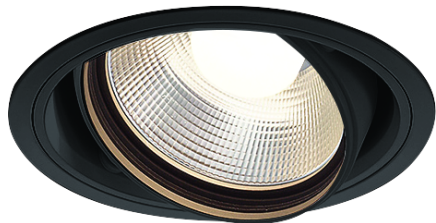

Item no. DD136-3530B9035

Series Name: Cledy versa R-G (DD136)

Installation	Recessed mount
Type	
Fixture wattage	36W
Beam angle	28 deg
Color Temp.	3500K
CRI	Ra>90
Luminous	3737 lm
Body	Die-cast aluminum alloy
Body finish	N/A
Trim finish	Black
Reflector finish	N/A
IP Rate	IP20
Light source	COB module
Input Voltage	AC220~240V
Dimming Type	Non-Dimmable
Certificate	CE, CCC
Cut Hole	100mm