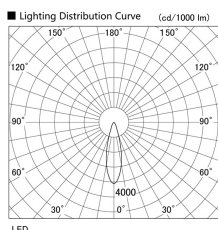

Item no. DD136-3530B9035

Series Name: Cledy versa R-G (DD136)

Installation	Recessed mount
Type	
Fixture wattage	36W
Beam angle	28 deg
Color Temp.	3500K
CRI	Ra>90
Luminous	3737 lm
Body	Die-cast aluminum alloy
Body finish	N/A
Trim finish	Black
Reflector finish	N/A
IP Rate	IP20
Light source	COB module
Input Voltage	AC220~240V
Dimming Type	Non-Dimmable
Certificate	CE, CCC
Cut Hole	100mm