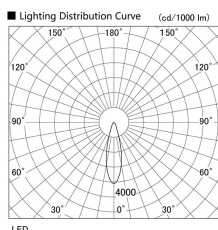

Item no. DD136-3530B9035

Series Name: Cledy versa R-G (DD136)

Installation	Recessed mount
Type	Cledy versa R-G (DD136)
Fixture wattage	36W
Beam angle	28 deg
Color Temp.	3500K
CRI	Ra>90
Luminous	3737 lm
Body	Die-cast aluminum alloy
Body finish	N/A
Trim finish	Black
Reflector finish	N/A
IP Rate	IP20
Light source	COB module
Input Voltage	AC220~240V
Dimming Type	Non-Dimmable
Certificate	CE, CCC
Cut Hole	100mm