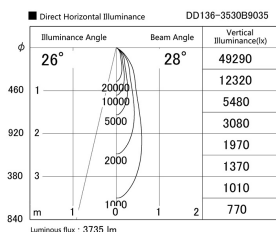

Item no. DD136-3530B9035

Series Name: Cledy versa R-G (DD136)

Installation	Recessed mount
Type	Cledy versa R-G (DD136)
Fixture wattage	36W
Beam angle	28 deg
Color Temp.	3500K
CRI	Ra>90
Luminous	3737 lm
Body	Die-cast aluminum alloy
Body finish	N/A
Trim finish	Black
Reflector finish	N/A
IP Rate	IP20
Light source	COB module
Input Voltage	AC220~240V
Dimming Type	Non-Dimmable
Certificate	CE, CCC
Cut Hole	100mm