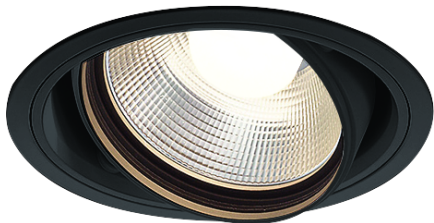

Item no. DD136-3540B9035

Series Name: Cledy versa R-G (DD136)

Installation	Recessed mount
Type	Cledy versa R-G (DD136)
Fixture wattage	36W
Beam angle	46 deg
Color Temp.	3500K
CRI	Ra>90
Luminous	3510 lm
Body	Die-cast aluminum alloy
Body finish	N/A
Trim finish	Black
Reflector finish	N/A
IP Rate	IP20
Light source	COB module
Input Voltage	AC220~240V
Dimming Type	Non-Dimmable
Certificate	CE, CCC
Cut Hole	100mm