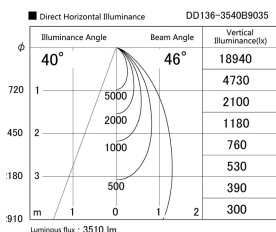

Item no. DD136-3540B9035

Series Name: Cledy versa R-G (DD136)

Installation	Recessed mount
Type	Cledy versa R-G (DD136)
Fixture wattage	36W
Beam angle	46 deg
Color Temp.	3500K
CRI	Ra>90
Luminous	3510 lm
Body	Die-cast aluminum alloy
Body finish	N/A
Trim finish	Black
Reflector finish	N/A
IP Rate	IP20
Light source	COB module
Input Voltage	AC220~240V
Dimming Type	Non-Dimmable
Certificate	CE, CCC
Cut Hole	100mm