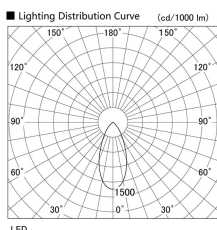

Item no. DD136-3540B9035

Series Name: Cledy versa R-G (DD136)

Installation	Recessed mount
Type	Cledy versa R-G (DD136)
Fixture wattage	36W
Beam angle	46 deg
Color Temp.	3500K
CRI	Ra>90
Luminous	3510 lm
Body	Die-cast aluminum alloy
Body finish	N/A
Trim finish	Black
Reflector finish	N/A
IP Rate	IP20
Light source	COB module
Input Voltage	AC220~240V
Dimming Type	Non-Dimmable
Certificate	CE, CCC
Cut Hole	100mm