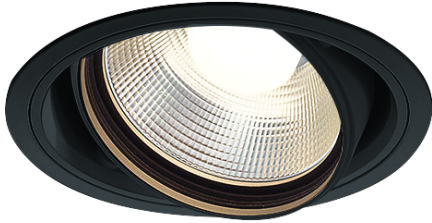

Item no. DD136-3560B9035

Series Name: Cledy versa R-G (DD136)

Installation	Recessed mount
Type	Cledy versa R-G (DD136)
Fixture wattage	36W
Beam angle	74 deg
Color Temp.	3500K
CRI	Ra>90
Luminous	3557 lm
Body	Die-cast aluminum alloy
Body finish	N/A
Trim finish	Black
Reflector finish	N/A
IP Rate	IP20
Light source	COB module
Input Voltage	AC220~240V
Dimming Type	Non-Dimmable
Certificate	CE, CCC
Cut Hole	100mm