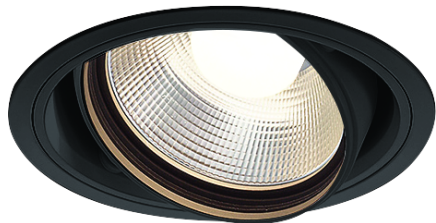

Item no. DD136-2820B9035

Series Name: Cledy versa R-G (DD136)

Installation	Recessed mount
Type	Cledy versa R-G (DD136)
Fixture wattage	28W
Beam angle	18 deg
Color Temp.	3500K
CRI	Ra>90
Luminous	3019 lm
Body	Die-cast aluminum alloy
Body finish	N/A
Trim finish	Black
Reflector finish	N/A
IP Rate	IP20
Light source	COB module
Input Voltage	AC220~240V
Dimming Type	Non-Dimmable
Certificate	CE, CCC
Cut Hole	100mm