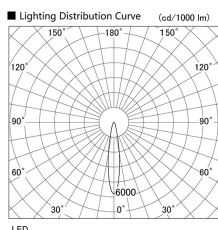

Item no. DD136-2820B9035

Series Name: Cledy versa R-G (DD136)

Installation	Recessed mount
Type	Cledy versa R-G (DD136)
Fixture wattage	28W
Beam angle	18 deg
Color Temp.	3500K
CRI	Ra>90
Luminous	3019 lm
Body	Die-cast aluminum alloy
Body finish	N/A
Trim finish	Black
Reflector finish	N/A
IP Rate	IP20
Light source	COB module
Input Voltage	AC220~240V
Dimming Type	Non-Dimmable
Certificate	CE, CCC
Cut Hole	100mm