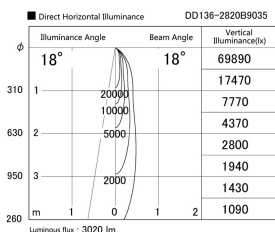

Item no. DD136-2820B9035

Series Name: Cledy versa R-G (DD136)

Installation	Recessed mount
Type	Cledy versa R-G (DD136)
Fixture wattage	28W
Beam angle	18 deg
Color Temp.	3500K
CRI	Ra>90
Luminous	3019 lm
Body	Die-cast aluminum alloy
Body finish	N/A
Trim finish	Black
Reflector finish	N/A
IP Rate	IP20
Light source	COB module
Input Voltage	AC220~240V
Dimming Type	Non-Dimmable
Certificate	CE, CCC
Cut Hole	100mm