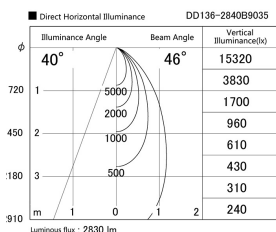

Item no. DD136-2840B9035

Series Name: Cledy versa R-G (DD136)

| | |
|------------------|-------------------------|
| Installation | Recessed mount |
| Type | Cledy versa R-G (DD136) |
| Fixture wattage | 28W |
| Beam angle | 46 deg |
| Color Temp. | 3500K |
| CRI | Ra>90 |
| Luminous | 2831 lm |
| Body | Die-cast aluminum alloy |
| Body finish | N/A |
| Trim finish | Black |
| Reflector finish | N/A |
| IP Rate | IP20 |
| Light source | COB module |
| Input Voltage | AC220~240V |
| Dimming Type | Non-Dimmable |
| Certificate | CE, CCC |
| Cut Hole | 100mm |