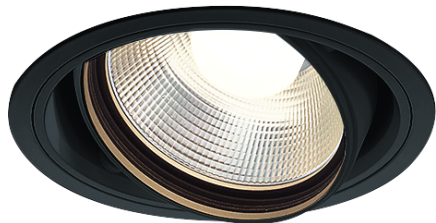

Item no. DD136-2840B9035

Series Name: Cledy versa R-G (DD136)

| | |
|------------------|-------------------------|
| Installation | Recessed mount |
| Type | Cledy versa R-G (DD136) |
| Fixture wattage | 28W |
| Beam angle | 46 deg |
| Color Temp. | 3500K |
| CRI | Ra>90 |
| Luminous | 2831 lm |
| Body | Die-cast aluminum alloy |
| Body finish | N/A |
| Trim finish | Black |
| Reflector finish | N/A |
| IP Rate | IP20 |
| Light source | COB module |
| Input Voltage | AC220~240V |
| Dimming Type | Non-Dimmable |
| Certificate | CE, CCC |
| Cut Hole | 100mm |