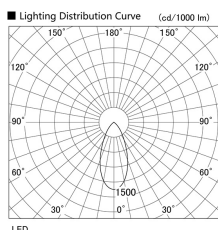

Item no. DD136-2840B9035

Series Name: Cledy versa R-G (DD136)

| | |
|------------------|-------------------------|
| Installation | Recessed mount |
| Type | Cledy versa R-G (DD136) |
| Fixture wattage | 28W |
| Beam angle | 46 deg |
| Color Temp. | 3500K |
| CRI | Ra>90 |
| Luminous | 2831 lm |
| Body | Die-cast aluminum alloy |
| Body finish | N/A |
| Trim finish | Black |
| Reflector finish | N/A |
| IP Rate | IP20 |
| Light source | COB module |
| Input Voltage | AC220~240V |
| Dimming Type | Non-Dimmable |
| Certificate | CE, CCC |
| Cut Hole | 100mm |